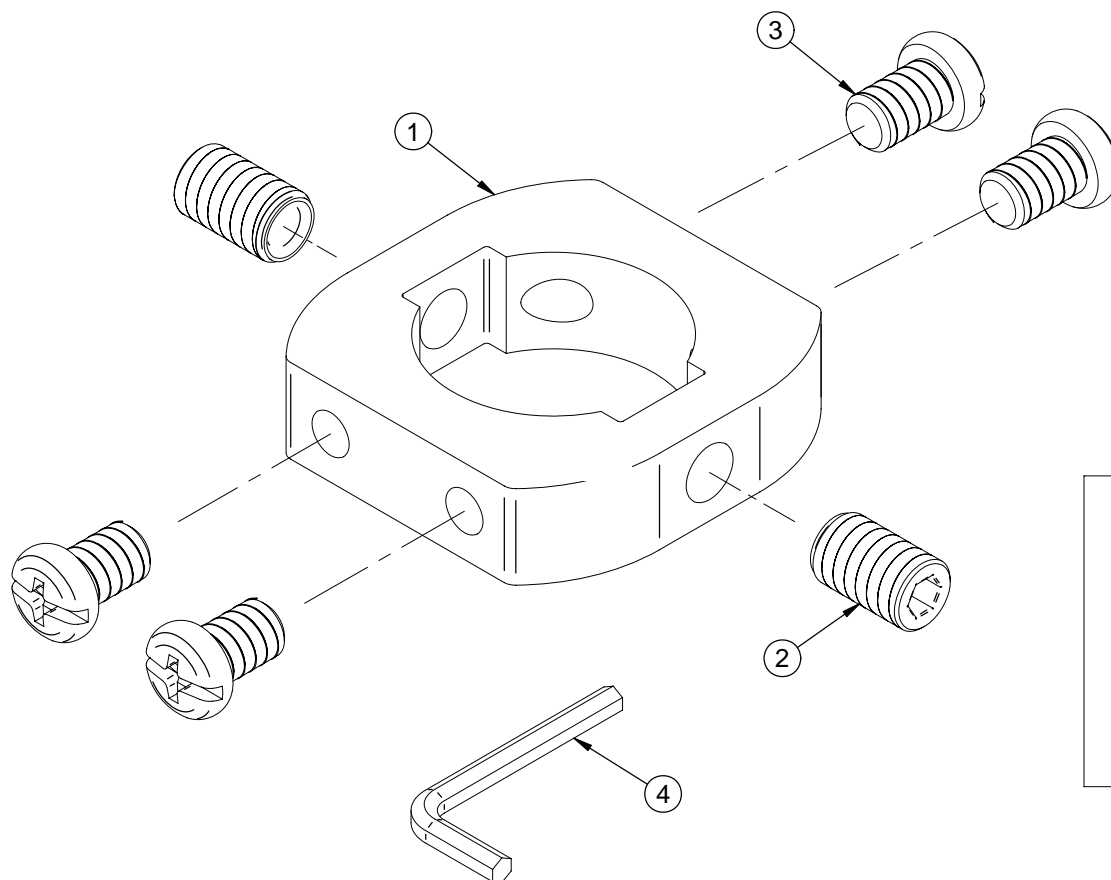

## ACCESSORY COLLAR FOR Ø35MM (1.37") POLES

### PARTS LIST

This Pack Contains 1 Collar

### PARTS LIST

REF	PART NAME	QTY
1	COLLAR	1
2	M10 X 16 GRUB SCREW	2
3	M8 x 12mm SCREW	4
4	5mm HEX KEY (FOR PART 2)	1

The BT7035 accessory collar is designed for use with inner tubes of the BT890, BT880-M, BT880-L, BT882 and BT883.